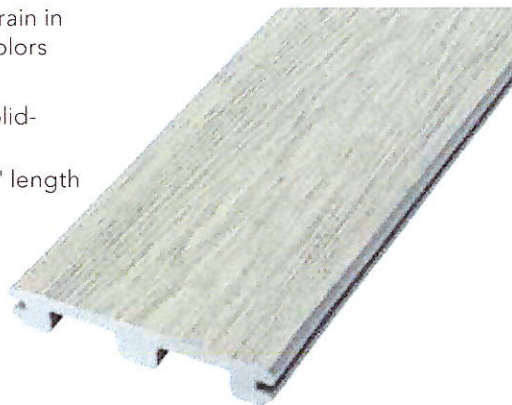

## START YOUR ADVENTURE WITH THE BEST COMBINATION OF VALUE AND PERFORMANCE

- Features a natural woodgrain in two classic, yet modern colors
- 5½" x 15/16"
- 12', 16' and 20' lengths; solid- and grooved-edge
- 11¼" fascia available in 12' length